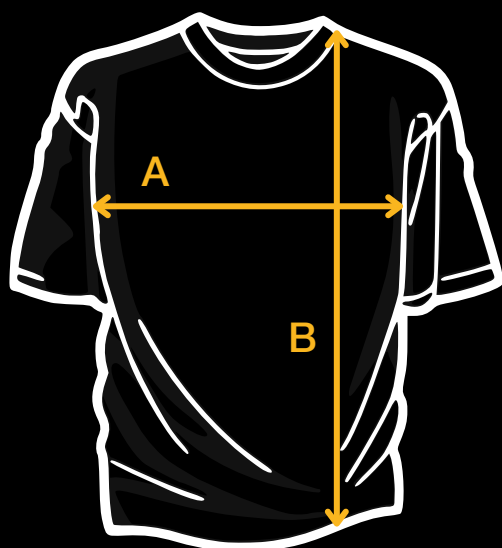

**T-Shirt
"Wheel IT!"**

Size chart

Size	S	M	L	XL	XXL
A	49	52	55	58	61
B	70	72	74	76	78

A: Width below sleeve
B: Body length

All measurements in cm before washing