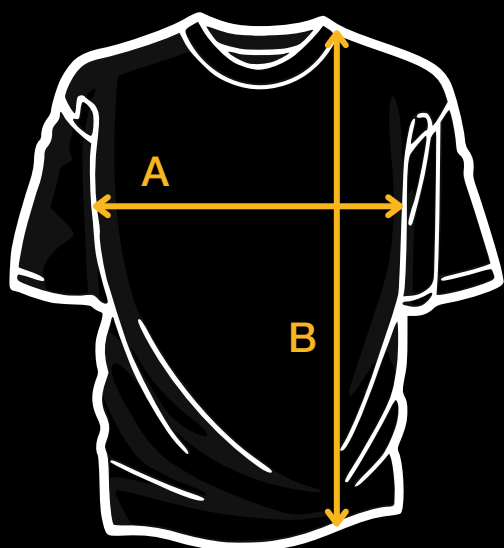

**T-Shirt
"Old School"**

Size chart

Size	S	M	L	XL	XXL
A	48	52	56	60	64
B	70	73	76	79	82

A: Width below sleeve
B: Body length

All measurements in cm before washing