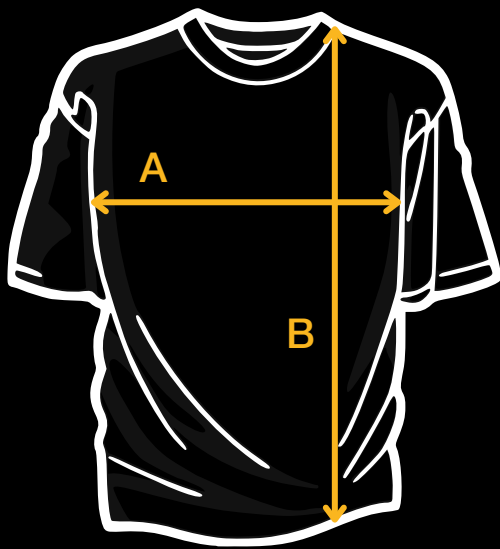

**T-Shirt
"Helvetica"**

Size chart

Size	S	M	L	XL	XXL
A	49	52	55	58	61
B	70	72	74	76	78

A: Width below sleeve
B: Body length

All measurements in cm before washing