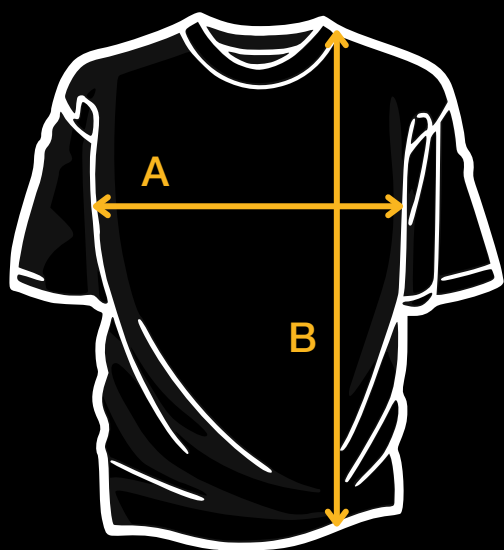

**T-Shirt
"Bullet"**

Size chart

Size	S	M	L	XL	XXL
A	49	51	53	55	57
B	70	71,5	73	74,5	76

A: Width below sleeve
B: Body length

All measurements in cm before washing