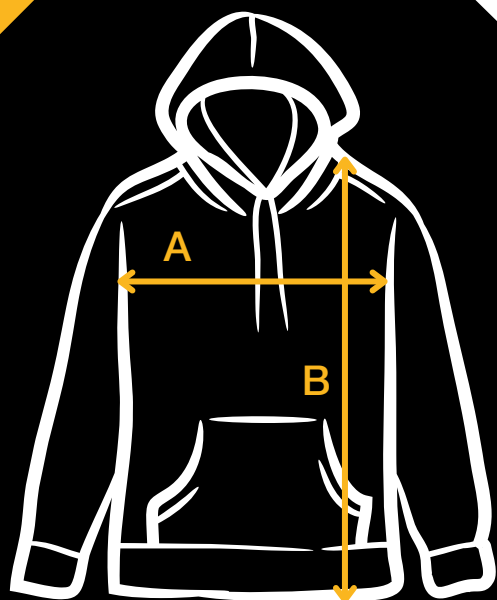

**Hoodie  
"Bullet"**

## Size Chart

Size	S	M	L	XL	XXL
A	54	58	62	65	68
B	69	71	73	75	77

A: Half chest at armhole  
B: Body length

All measurements in cm before washing