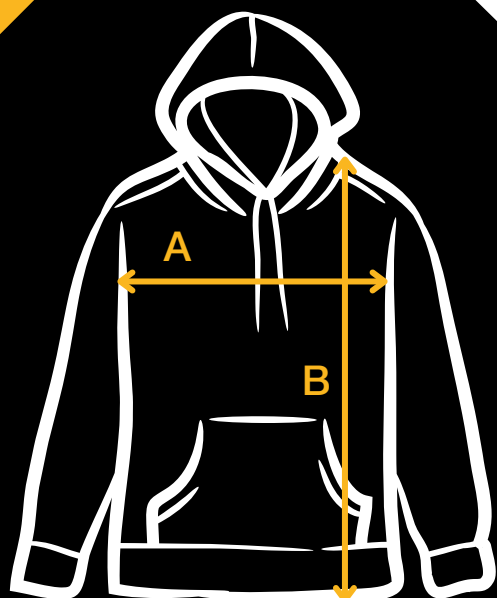

**Hoodie  
"Wheel IT!"**

## Size Chart

Size	S	M	L	XL	XXL
A	54	58	62	65	68
B	67	70	73	75	77

A: Half chest at armhole  
B: Body length

All measurements in cm before washing